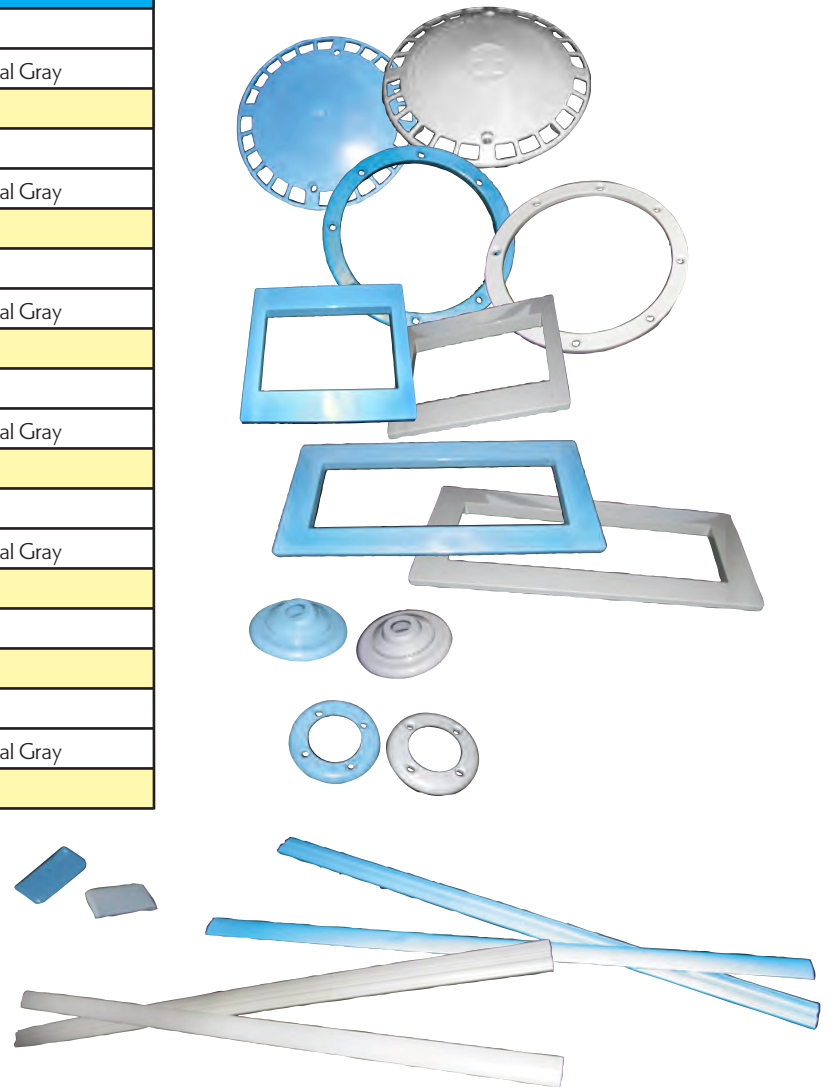

ST0104-130-S
2' Ladder Panel
(cantilever)
Cayman Blue Step

ST0104-131
2' Ladder Panel
(cantilever)
Gray Step

ST0104-151
90° Four Tread Corner 6' Cantilever Gray Step
(Also available in Cayman Blue - ST0104-150-S)

ST0104-120-S
8' Step n' Leisure Bench Straight Cantilever Cayman Blue
(Also available in Gray - ST0104-121)

All Exterior Coordinates Steps and Ladders are vacuum-formed from a single piece of acrylic and reinforced with fiberglass for structural support. These Steps and Ladders come with a 25-year warranty.

NUMBER	NAME	COLOR
PH30-100	Main Drain Plate	Cayman Blue
PH30-101	Main Drain Plate	Stonetite Original Gray
PH30-110	Frame, 7-7/8" Outer Dimension	Cayman Blue
PH30-111	Frame, 7-7/8" Outer Dimension	Stonetite Original Gray
PH30-120	Face Plate Cover (1084)	Cayman Blue
PH30-121	Face Plate Cover (1084)	Stonetite Original Gray
PH30-130	Face Plate Cover, 18-1/2" x 8-7/8" (1085) OD	Cayman Blue
PH30-131	Face Plate Cover, 18-1/2" x 8-7/8" (1085) OD	Stonetite Original Gray
PH30-140	Directional Flow Outlet	Cayman Blue
PH30-141	Directional Flow Outlet	Stonetite Original Gray
PH30-150	Skimmer Lid (Cover), Square	Gray
PH30-160	Inlet Face Plate Cover	Cayman Blue
PH30-161	Inlet Face Plate Cover	Stonetite Original Gray

01017	Cap, .080 x 1-3/4" x 3/4"	Blue
01019	Cap, .080 x 1-3/4" x 3/4"	Gray
01210	Cap, PVC Corner (not pictured)	Clear
01822	PVC Strap 34-1/2"	Sky Blue
01823	PVC Strap 34-1/2"	Light Gray
01825	PVC Cover 34-1/2"	Sky Blue
01826	PVC Cover 34-1/2"	Light Gray
01834	PVC Strap 96"	Sky Blue
01835	PVC Strap 96"	Light Gray
01837	PVC Cover 96"	Sky Blue
01838	PVC Cover 96"	Light Gray
01848-1	PVC Strap 103", Drilled	Blue
01849-1	PVC Strap 103", Drilled	Gray
01852	PVC Cover 103"	Blue
01853	PVC Cover 103"	Gray